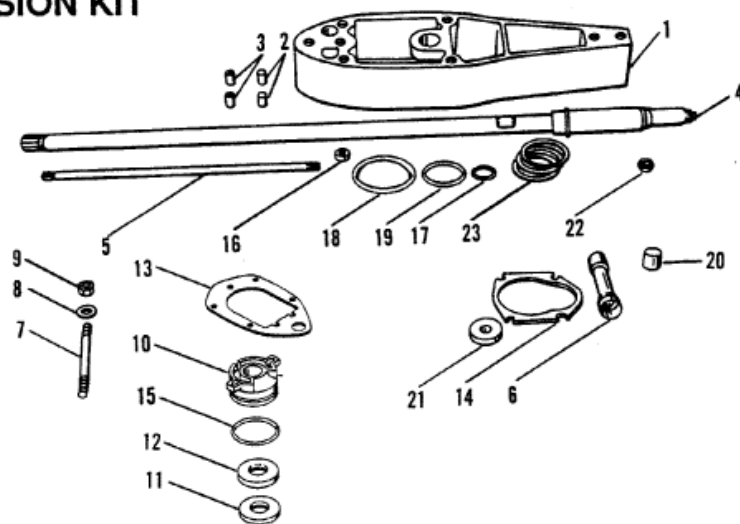

EXTENSION KIT

Parts List						
Ref	Class	Part	Description	Qty	Comment	Footnote
-		816696A 1	EXTENSION KIT (BLACK)	1		
-		816696A 2	EXTENSION KIT (GRAY)	1		
1		816696A 3	SPACER (BLACK)	1		
1		816696A 4	SPACER (GRAY)	1		
2	17	43044	DOWEL PIN	2		
3	17	43043	DOWEL PIN	2		
4	45	815421	DRIVESHAFT	1		
5		815420	SHIFT SHAFT	1		
6		817401A 1	WATER TUBE	1		
7	16	816866 1	STUD	5		
8	12	43042	WASHER (SPECIAL)	4		
8	12	45175	WASHER (3/4")	1		
9	11	13914	NUT	5		
10	46	812966A 3	WATER PUMP BASE	1		
11	26	814669	OIL SEAL	1		
12	26	814670	OIL SEAL	1		
13	27	19701	GASKET	1		
14	27	19454 1	GASKET	1		
15	25	30224	O-RING	1		
16	26	816464 1	OIL SEAL	1		
17	25	45258	O-RING	1		
18	25	815460	O-RING	1		
19	25	21836	O-RING	1		
20	26	38970	SEAL	1		
21	23	43041	SPACER	1		
22	11	55910	NUT	1		
23	15	812770A 1	SHIM SET	1		
-	26	821093	SEAL, WATER TUBE	1		